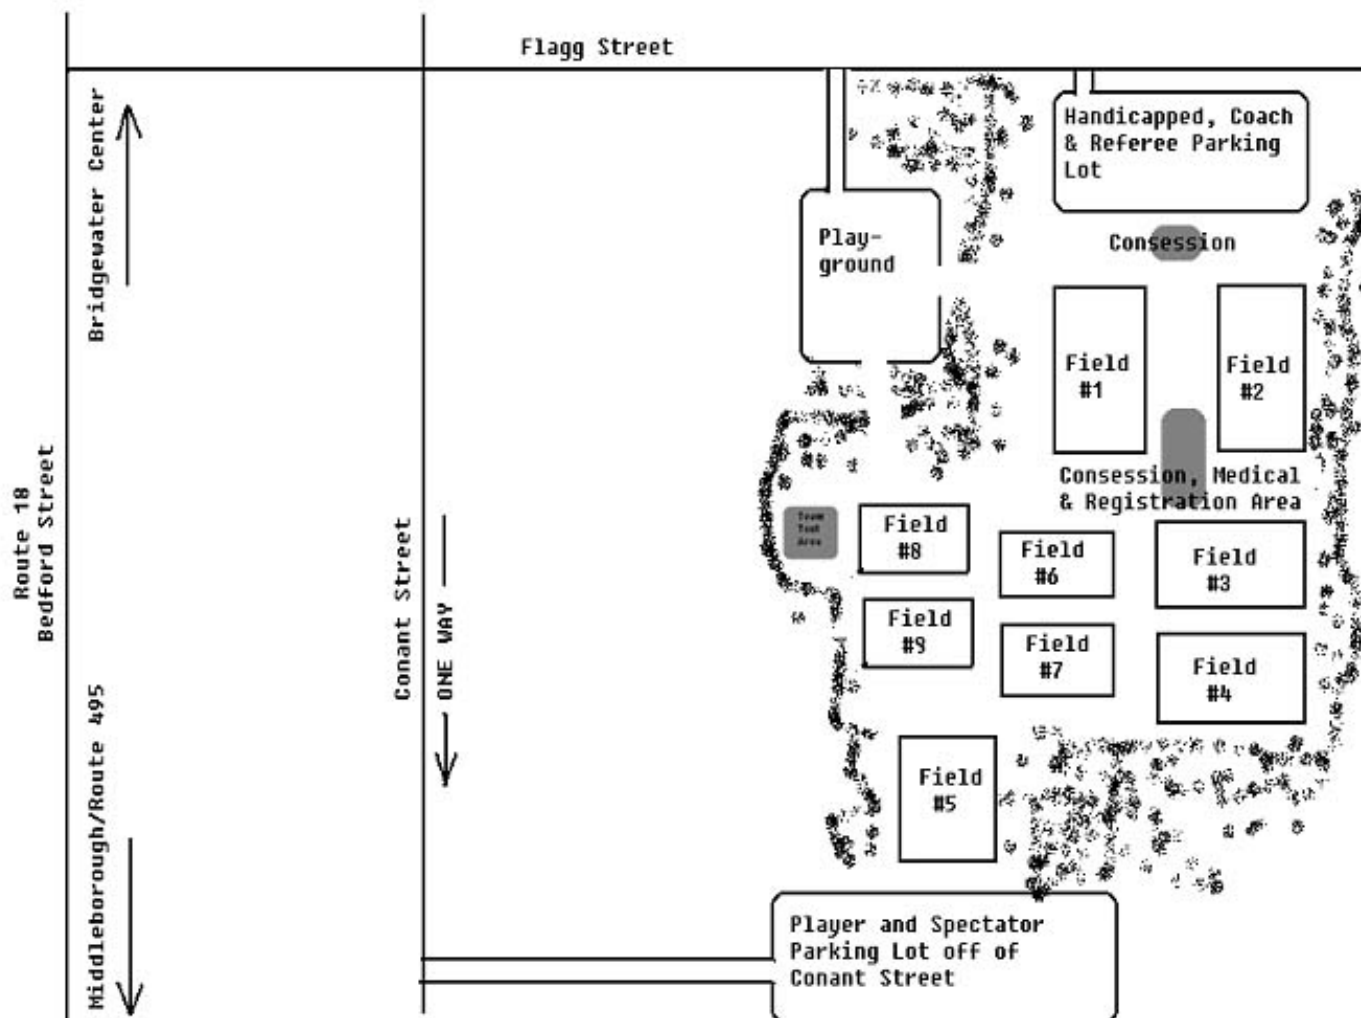

Bridgewater Youth Soccer Association
P.O. Box 562
Bridgewater, MA 02324

DIRECTIONS TO THE FLAGG STREET COMPLEX

DIRECTIONS FROM ROUTE 24

Route 24 to Exit 15 (Route 104) Bridgewater. Take Route 104 East towards Bridgewater for 3.2 miles to the 3-way intersection of Route 104 and South Street. Go right (South) on South Street and follow South Street 1.5 miles to Winter Street on your left. Take this left (East) on Winter Street and travel on Winter Street 0.3 miles to the intersection of Winter Street and Route 18. Take a right (South) onto Route 18 and then take a quick left (East) on to Flagg Street. Travel 0.8 miles on Flagg Street to the Soccer Complex on the right. **Note: Coaches, please tell your players and spectators to use the Conant Street parking area which is 0.25 miles before the Soccer Complex on the right. Team Coaches (1 per team) will be allowed to park in the Flagg Street parking area.**

DIRECTIONS FROM ROUTE 18(NORTH BRIDGEWATER-Brockton Whitman)

Route 18 South through Bridgewater center. Travel approximately 2 miles to Flagg Street on the left. Turn left onto Flagg Street. Travel 0.8 miles on Flagg Street to the Soccer Complex on the right.

DIRECTIONS FROM ROUTE 18 (SOUTH OF BRIDGEWATER - Middleboro)

Route 18 North to Flagg Street on the left. Turn Right onto Flagg Street. Travel 0.8 miles on Flagg Street to the Soccer Complex on the right.

DIRECTIONS TO THE SOCCER HOUSE

The Soccer House is located $\frac{1}{4}$ East of the Flagg Street Soccer Complex at the intersection of Flagg and Summer Streets.

Bridgewater Challenge Cup Soccer Tournament